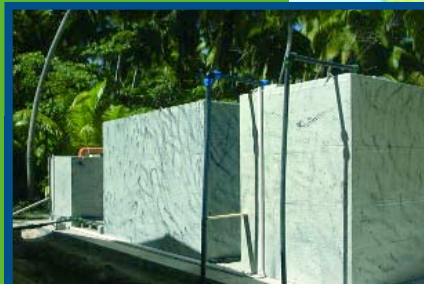

WWTP - variable range: 10 ÷ 50 m³/d
holiday resort
Seychelles