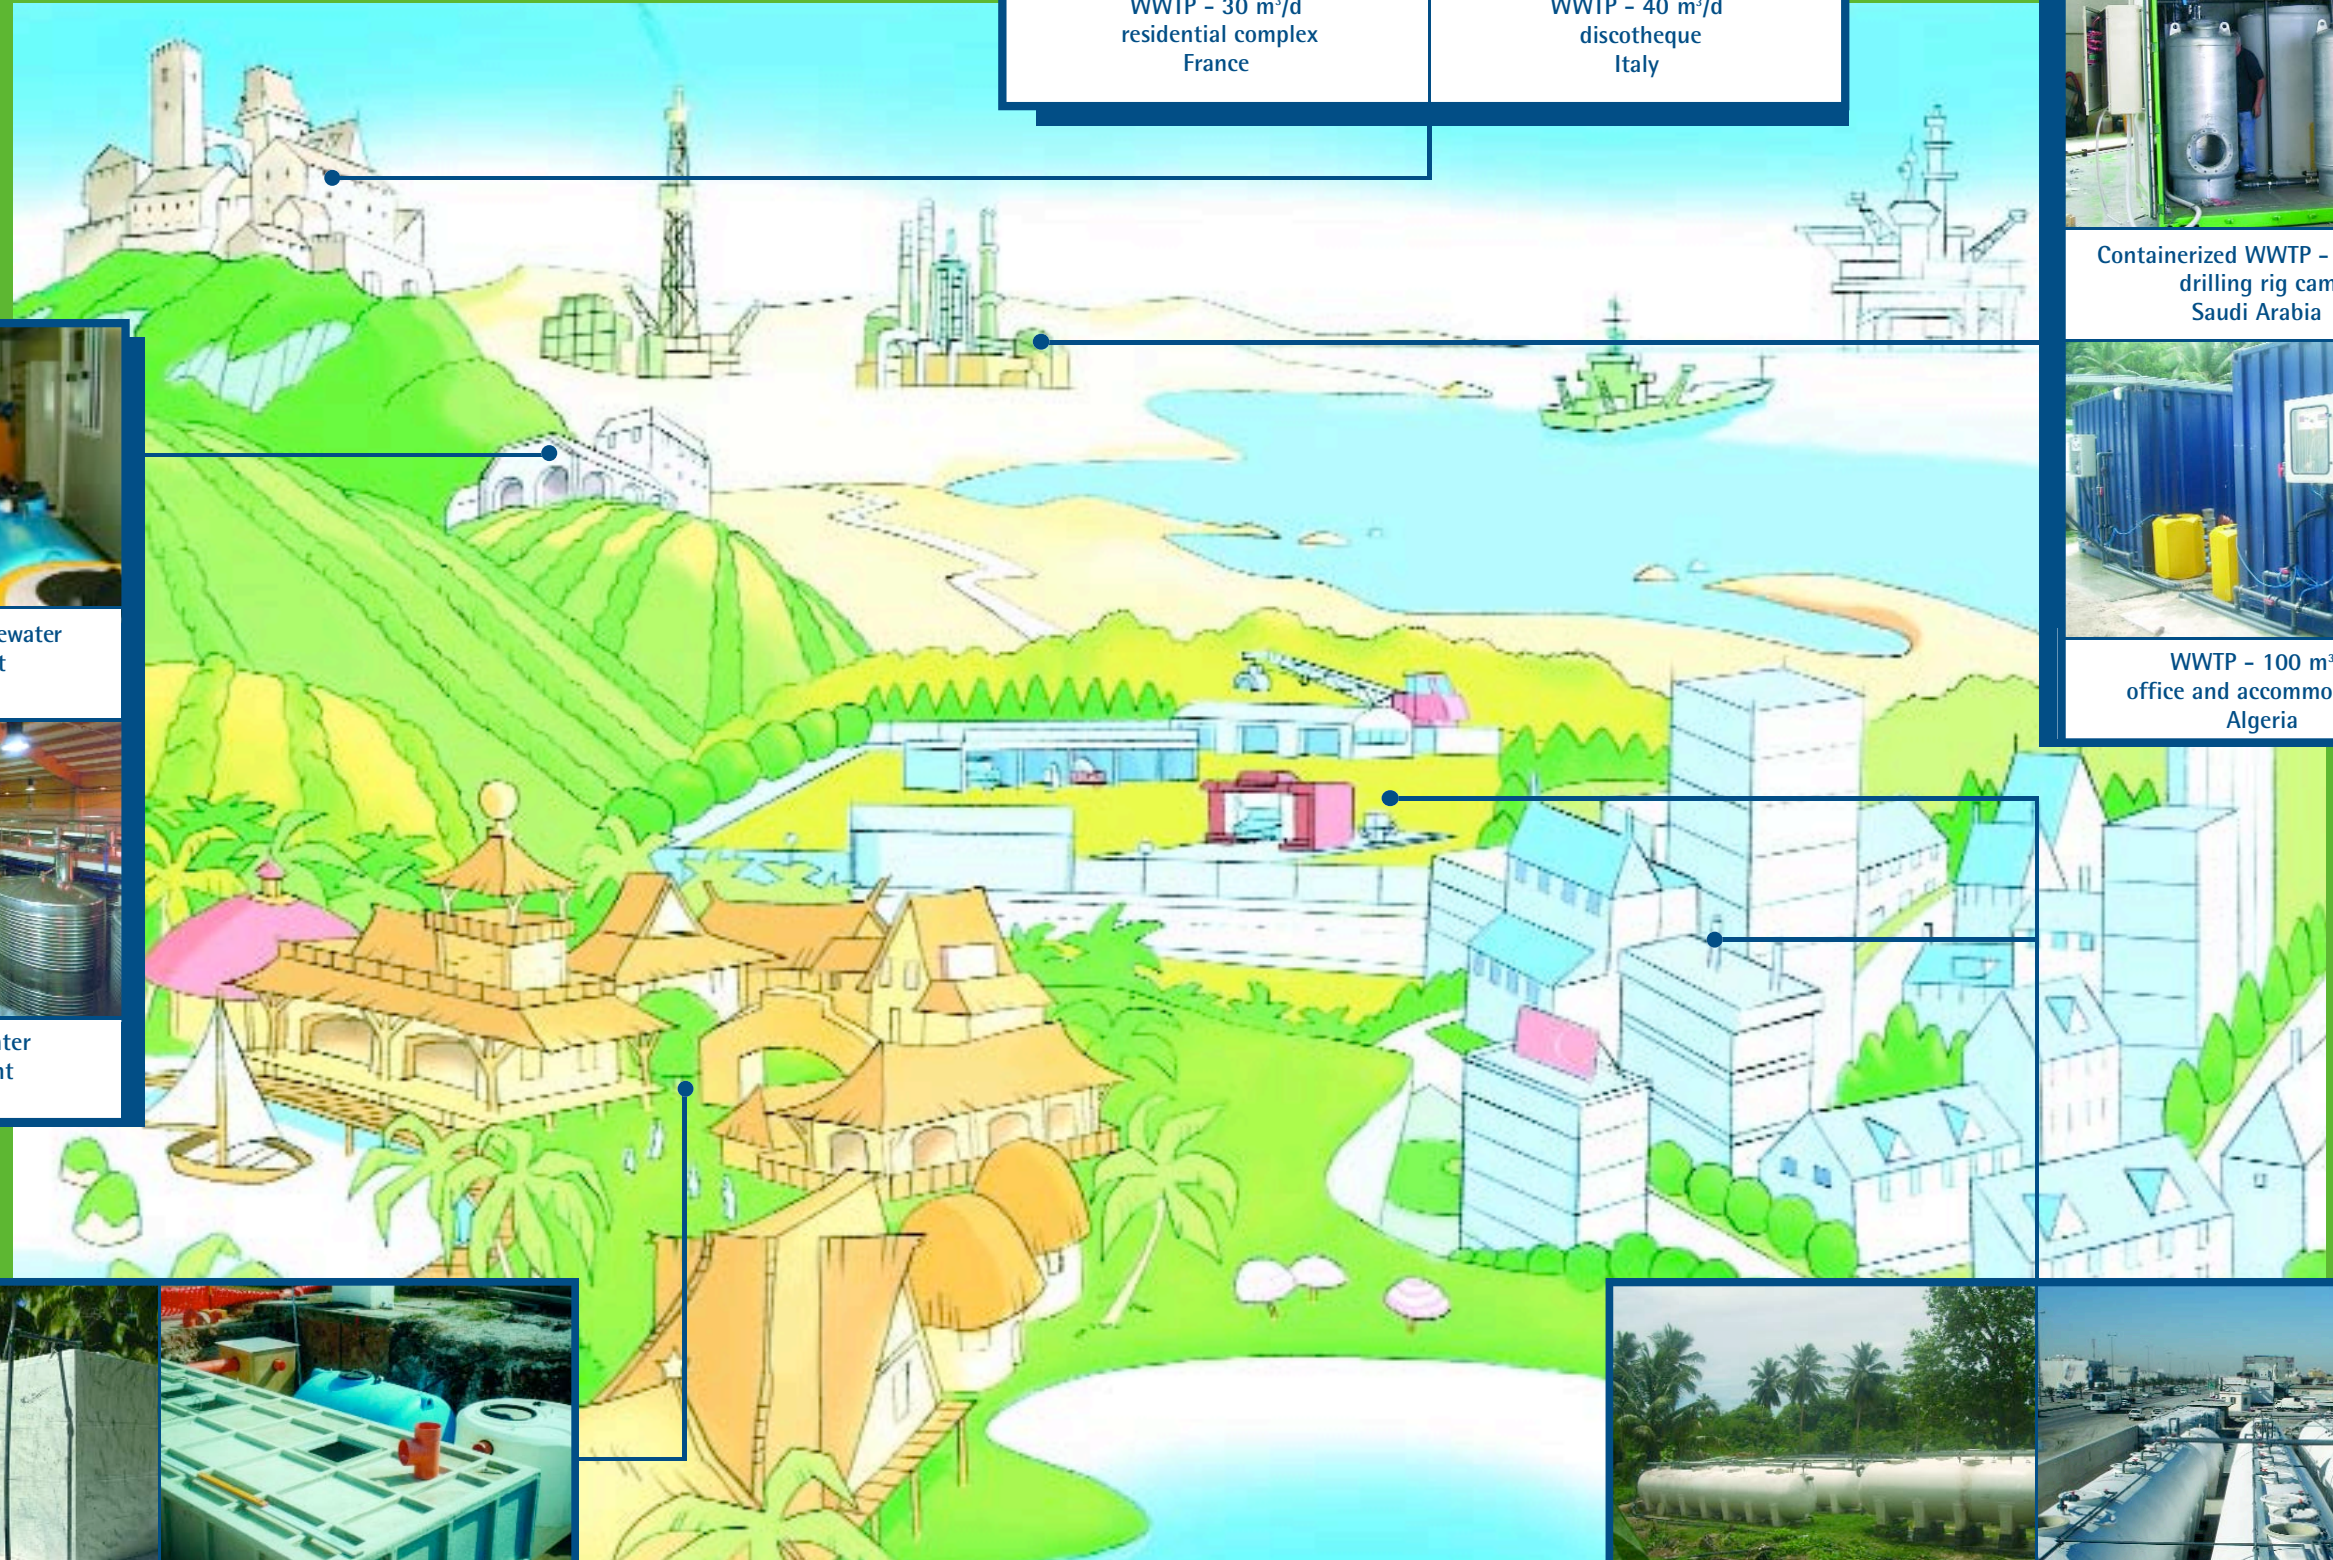

WWTP - 30 m³/d
residential complex
France

WWTP - 40 m³/d
discotheque
Italy

Containerized WWTP - 50 m³/d
drilling rig camp
Saudi Arabia

Food processing wastewater
treatment plant
Italy

Winery wastewater
treatment plant
Spain

WWTP - 100 m³/d
office and accommodation
Algeria

WWTP - variable range: 10 ÷ 50 m³/d
holiday resort
Seychelles

WWTP - variable range: 10 ÷ 60 m³/d
tourist harbour
Croatia

WWTP - 300 m³/d
logistic yard
Nigeria

WWTP - 300 m³/d
construction camp
Bahrain

Tailor made plants